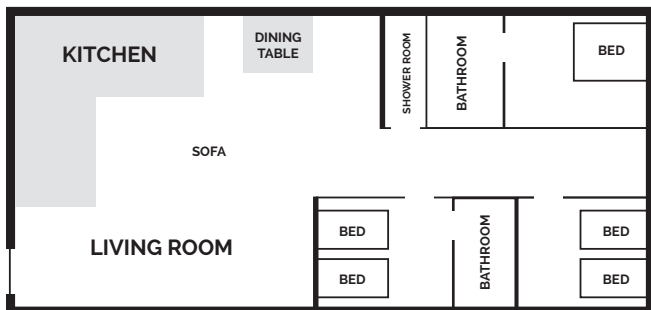

PRICING

Room Options	1 Week	4 Weeks
Studio	\$400	\$1,600
Shared Room	\$275	\$1,100

GENERAL FEES (Mandatory)

Accommodation Placement Fee: **\$195**

Cleaning Fees: **\$150**

(Cleaning is done after checkout)

OPTIONAL SERVICE

Airport Rountrip: **\$140** (Recommended)

(Pick-up and drop-off point can be determined upon request)

AMENITY FEATURES

- All utilities included
- Bicycle Racks
- Surfboard racks
- On-site Laundry Facility
- Full-Shared Kitchen
- Free WiFi Access